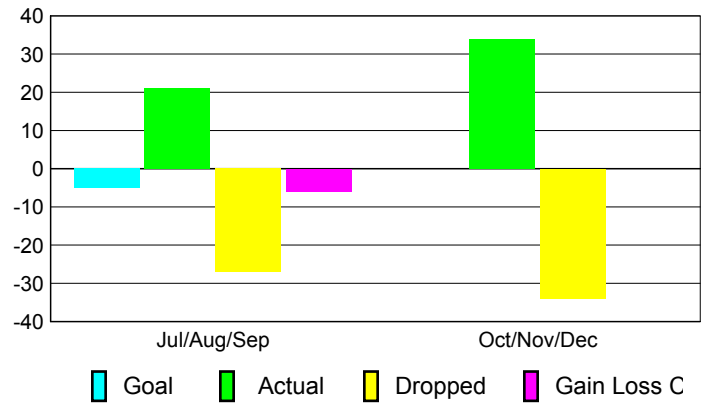

Membership Results 2010-2011

Goal, New, Dropped, Gain/Loss