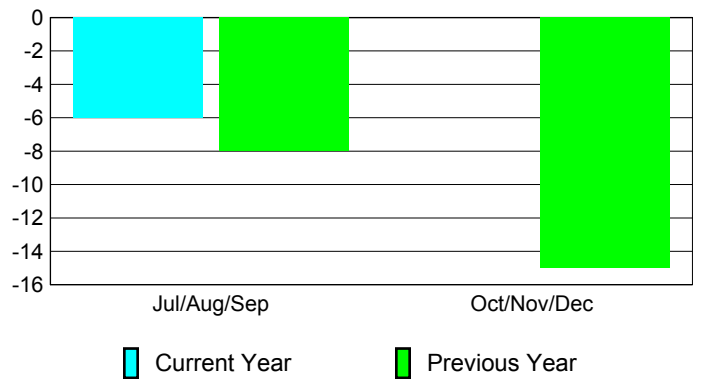

Comparison of Membership Gain/Loss

Current Year Compared to the Previous Year